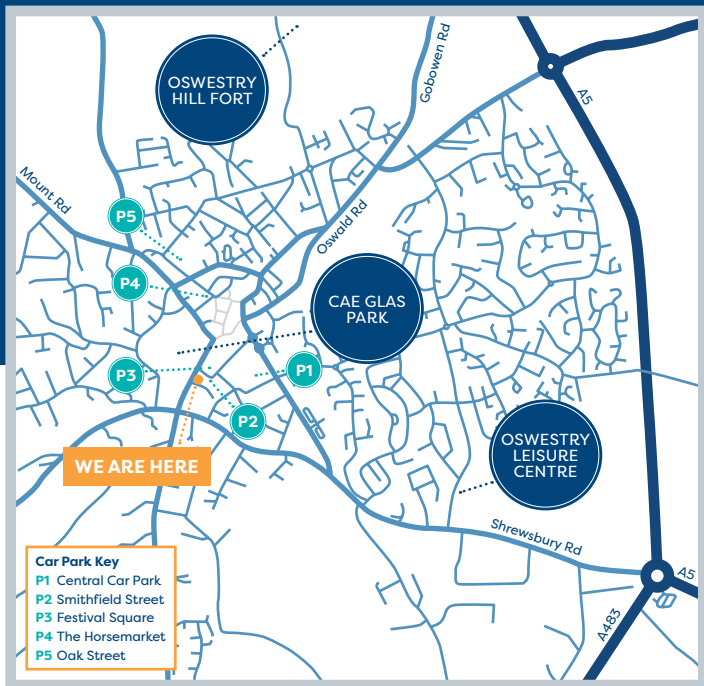

Oswestry Office

39 - 41 Church Street, Oswestry SY11 2SZ

Tel: 01691 652241 Fax: 01691 670074

Lanyon Bowdler
SOLICITORS

info@lblaw.co.uk
www.lblaw.co.uk

Directions from Argos Car Park, Smithfield Street

Head left out of the Car Park on to Smithfield Street towards TSB Bank. At the end of the street turn left at the mini roundabout onto Church Street.

Lanyon Bowdler Solicitors is located just before the Wynnstay Hotel on the same side of the road at number 39 - 41 Church Street.