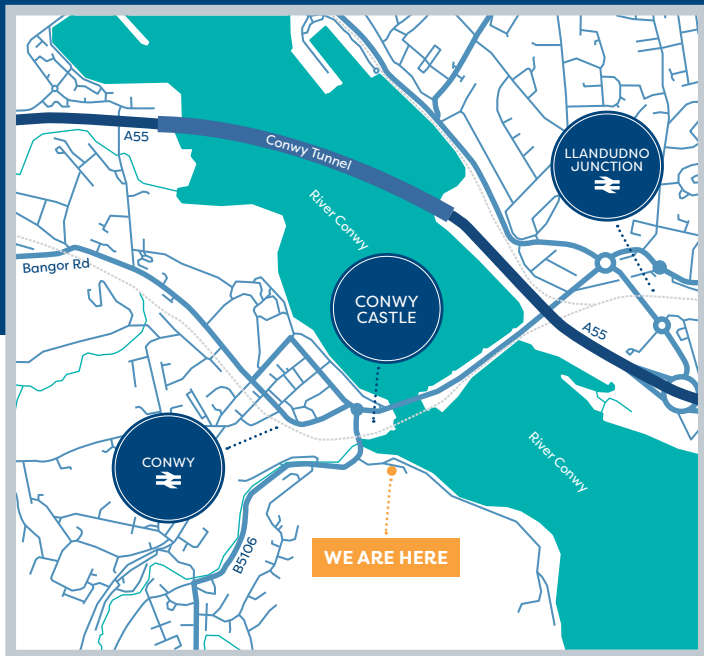

Conwy Office

1 & 2 Connaught House, Riverside Business Park,
Benarth Road, Conwy LL32 8UB
Tel: 01492 557070 Fax: 01492 562653

Lanyon Bowdler
SOLICITORS

info@lblaw.co.uk
www.lblaw.co.uk

Directions

When you arrive at Riverside Business Park you will find ample parking for your convenience.

Our office is located in Connaught House, which is on the first floor of the first property on your right as you enter the business park. The ground floor of this building is referred to as Ashdown House.

The easiest way of finding us is to walk up the steps at the end of the building, which you will see as you arrive at Riverside Business Park, and enter the first floor; our reception can be found via the first door on the left.

Alternatively, if you wish to avoid stairs; on the other side of the building, if you go past the offices of Guto Bebb (next to the red Royal Mail post-box) and head towards the rear of the car park, you will find an entrance which takes you directly into Connaught House, turn to your right and you will find our reception through the third door on the right.